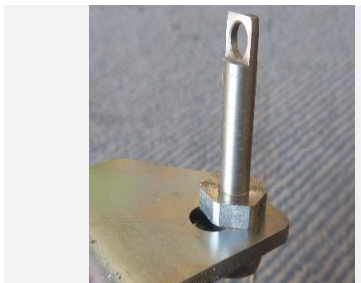

Pie door hinges
Non Rising

\$14.50+ gst each

P11 hinges
Cam-Rise Self Closing hinge
s/steel pin
Chrome

\$11.00+gst each

Handles for doors

*Large handle – Brush nickel/chrome 243mm long
*Small handle- Brush nickel/Chrome 148mm long
*Scallop handle – Satin Chrome 131mm long

\$10.00+gst

\$8.00+gst

\$11.00+gst

Top or Bottom pin for torsion hinges

\$4.95+gst each

With angles

\$9.75+gst

End cap for single glazed sliders

\$15.00+gst

2 sizes available
Large 700 x 4mm Rod
Small 520 x 3mm Rod

Door Bushes
15mm and 11mm

2.85+gst

Push in gasket

\$15.00per Lineal metre+gst
(With a minimum charge
Of \$20.00+gst)

Screw in gasket

\$15.00per Lineal metre+gst
(With a minimum charge
Of \$20.00+gst)