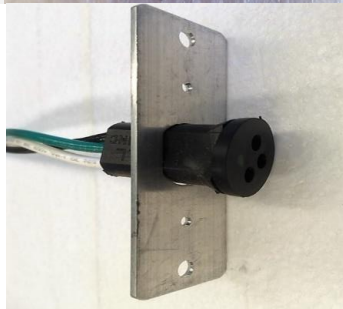

\$2.15+gst each

Finger pulls for single glazed sliders
20mm

\$13.80+gst each

Plate for door
Insert swing door bottom plate
With grub screw
6mm aluminium plate
90mm x 32mm x 6mm

\$8.65+gst each

Torsion Bar for swing doors

\$15.00+gst

2 sizes available
Large 700 x 4mm Rod
Small 520 x 3mm Rod

Door Bushes
15mm and 11mm

2.85+gst

Push in gasket

\$15.00per Lineal metre+gst
(With a minimum charge
Of \$20.00+gst)

Screw in gasket

\$15.00per Lineal metre+gst
(With a minimum charge
Of \$20.00+gst)