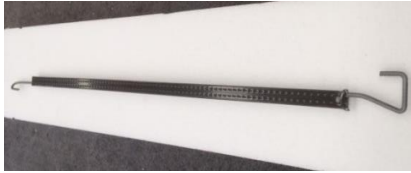

\$2.15+gst each

Finger pulls for single glazed sliders
20mm

\$13.80+gst each

Plate for door
Insert swing door bottom plate
With grub screw
6mm aluminium plate
90mm x 32mm x 6mm

\$8.65+gst each

Torsion Bar for swing doors

\$15.00+gst

2 sizes available
Large 700 x 4mm Rod
Small 520 x 3mm Rod

Door Bushes
15mm and 11mm

2.85+gst

Push in gasket

\$15.00per Lineal metre+gst
(With a minimum charge
Of \$20.00+gst)

Screw in gasket

\$15.00per Lineal metre+gst
(With a minimum charge
Of \$20.00+gst)