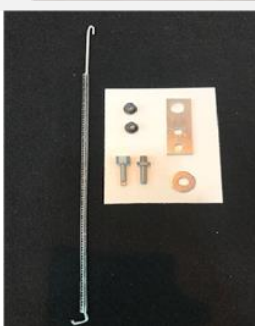

Torsion Bar for swing doors \$16.50+ gst

2 sizes available
Large 700 x 4mm Rod
Small 520 x 3mm Rod

Door Bushes \$3.30+ gst
15mm and 11mm

Push in gasket \$20.00per lineal metre +gst
(With a minimum charge of \$20.00+ gst)

Screw in gasket \$20.00per lineal metre +gst
(With a minimum charge of \$20.00+ gst)

Female Plug for doors \$12.50+ gst

Mohair \$1.80+ gst per lineal metre
5mm and 8mm size

Heater Wire \$4.50+ gst per lineal metre
Ohms per foot available
3,6,9,17,20,25,30,35,40,45,50,70
90,100,120,150,200 and 500

Voltage Controller \$100.00+ gst

Torsion Hinge – complete set \$40.00+ gst

Top or Bottom Hinge Set \$45.00+gst

(Pivot hinge set)

Gasket Retainer

\$3.85+ gst per lineal metre

Latches

Non-Lockable