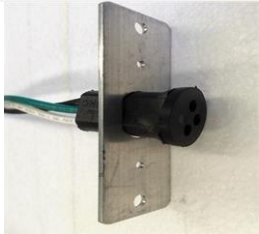

\$14.00+gst each

20mm

Plate for door

\$11.00+gst each

Insert swing door bottom plate

With grub screw

6mm aluminium plate

90mm x 32mm x 6mm

Torsion Bar for swing doors \$16.50+ gst

2 sizes available
Large 700 x 4mm Rod
Small 520 x 3mm Rod

Door Bushes \$3.30+ gst
15mm and 11mm

Push in gasket \$20.00per lineal metre +gst
(With a minimum charge of \$20.00+ gst)

Screw in gasket \$20.00per lineal metre +gst
(With a minimum charge of \$20.00+ gst)

Female Plug for doors \$12.50+ gst

Mohair \$1.80+ gst per lineal metre
5mm and 8mm size

Heater Wire \$4.50+ gst per lineal metre
Ohms per foot available
3,6,9,17,20,25,30,35,40,45,50,70
90,100,120,150,200 and 500