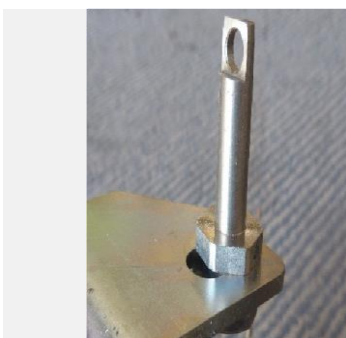

\$13.00+gst each

Cam-Rise Self Closing hinge

s/steel pin

Chrome

Handles for doors

*Small handle- Brush

nickel/Chrome

148mm long – Pie door

\$9.00+gst

Top or Bottom pin for torsion hinges

\$8.55+gst each

With angles

\$16.00+gst

End cap for single glazed sliders

\$2.75+gst each

Finger pulls for single glazed sliders

\$14.00+gst each

20mm

Plate for door

\$11.00+gst each

Insert swing door bottom plate

With grub screw

6mm aluminium plate

90mm x 32mm x 6mm