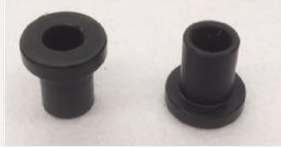

\$13.00+gst each

Cam-Rise Self Closing hinge

s/steel pin

Chrome

Handles for doors

*Small handle- Brush

nickel/Chrome

148mm long – Pie door

\$14.00+gst

Top or Bottom pin for torsion hinges

\$8.55+gst each

With angles

\$16.00+gst

End cap for single glazed sliders

\$3.00+gst each

Finger pulls for single glazed sliders

\$14.00+gst each

20 mm

Plate for door

\$15.00+gst each

Insert swing door bottom plate

With grub screw

6mm aluminium plate

90 mm x 32mm x 6mm

Torsion Bar for swing doors \$16.50+ gst

2 sizes available
Large 700 x 4mm Rod
Small 520 x 3mm Rod

Door Bushes \$3.30+ gst
15mm and 11mm

Push in gasket \$20.00per lineal metre +gst
(With a minimum charge of \$20.00+ gst)