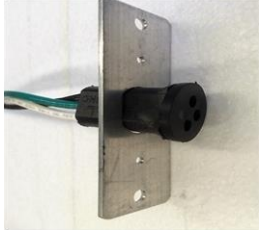

\$14.00+gst each

20 mm

Plate for door

\$15.00+gst each

Insert swing door bottom plate

With grub screw

6mm aluminium plate

90 mm x 32mm x 6mm

Torsion Bar for swing doors \$16.50+ gst

2 sizes available
Large 700 x 4mm Rod
Small 520 x 3mm Rod

Door Bushes \$3.30+ gst
15mm and 11mm

Push in gasket \$20.00per lineal metre +gst
(With a minimum charge of \$20.00+ gst)

Screw in gasket \$20.00per lineal metre +gst
(With a minimum charge of \$20.00+ gst)

Female Plug for doors \$12.50+ gst

Mohair \$1.80+ gst per lineal metre
5mm and 8mm size

Heater Wire \$4.50+ gst per lineal metre
Ohms per foot available
3,6,9,17,20,25,30,35,40,45,50,70
90,100,120,150,200 and 500