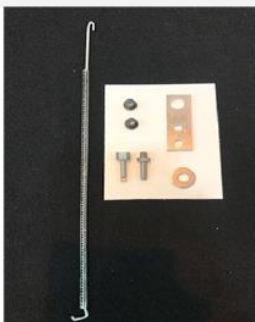

Torsion Bar for swing doors \$16.50+ gst

2 sizes available
Large 700 x 4mm Rod
Small 520 x 3mm Rod

Door Bushes \$3.30+ gst
15mm and 11mm

Push in gasket \$20.00per lineal metre +gst
(With a minimum charge of \$20.00+ gst)

Screw in gasket \$20.00per lineal metre +gst
(With a minimum charge of \$20.00+ gst)

Female Plug for doors \$12.50+ gst

Mohair \$1.80+ gst per lineal metre
5mm and 8mm size

Heater Wire \$4.50+ gst per lineal metre
Ohms per foot available
3,6,9,17,20,25,30,35,40,45,50,70
90,100,120,150,200 and 500

Voltage Controller \$100.00+ gst

Torsion Hinge – complete set \$40.00+ gst

Top or Bottom Hinge Set \$45.00+gst
(Pivot hinge set)

Gasket Retainer \$3.85+ gst per lineal metre

Latches
Non-Lockable \$30.00+ gst
Lockable \$30.00+ gst