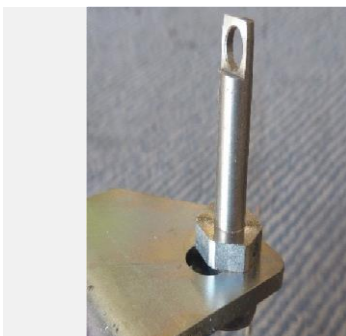

\$13.00+gst each

Cam-Rise Self Closing hinge

s/steel pin

Chrome

Handles for doors

*Small handle- Brush

nickel/Chrome

148mm long – Pie door

\$14.00+gst

Top or Bottom pin for torsion hinges

\$8.55+gst each

With angles

\$16.00+gst

End cap for single glazed sliders

\$3.00+gst each

Finger pulls for single glazed sliders

\$14.00+gst each

20 mm

Plate for door

\$15.00+gst each

Insert swing door bottom plate

With grub screw

6mm aluminium plate

90 mm x 32mm x 6mm