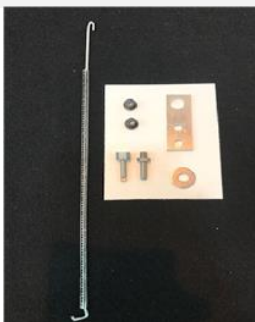

Torsion Bar for swing doors \$20.00+ gst

2 sizes available  
Large 700 x 4mm Rod  
Small 520 x 3mm Rod

Door Bushes \$3.30+ gst  
15mm and 11mm

Push in gasket \$22.00per lineal metre +gst  
(With a minimum charge of \$35.00+ gst)

Screw in gasket \$22.00per lineal metre +gst  
(With a minimum charge of \$35.00+ gst)

Female Plug for doors \$14.00+ gst

Mohair \$2.30+ gst per lineal metre  
5mm and 8mm size

Heater Wire \$4.50+ gst per lineal metre  
Ohms per foot available  
3,6,9,17,20,25,30,35,40,45,50,70  
90,100,120,150,200 and 500

Voltage Controller \$100.00+ gst

Torsion Hinge – complete set \$45.00+ gst

Top or Bottom Hinge Set \$50.00+gst  
(Pivot hinge set)

Gasket Retainer \$4.50+ gst per lineal metre

Latches  
Non-Lockable \$30.00+ gst  
Lockable \$30.00+ gst