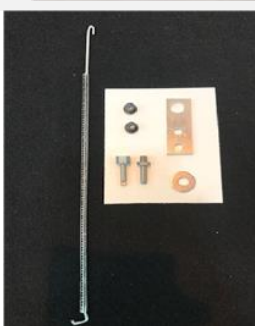

Torsion Bar for swing doors \$20.00+ gst

2 sizes available
Large 700 x 4mm Rod
Small 520 x 3mm Rod

Door Bushes \$3.30+ gst
15mm and 11mm

Push in gasket \$25.00per lineal metre +gst
(With a minimum charge of \$35.00+ gst)

Screw in gasket \$25.00per lineal metre +gst
(With a minimum charge of \$35.00+ gst)

Female Plug for doors \$15.00+ gst

Mohair \$2.50+ gst per lineal metre
5mm and 8mm size

Heater Wire \$4.50+ gst per lineal metre
Ohms per foot available
3,6,9,17,20,25,30,35,40,45,50,70
90,100,120,150,200 and 500

Voltage Controller \$100.00+ gst

Torsion Hinge – complete set \$48.00+ gst

Top or Bottom Hinge Set \$50.00+gst

(Pivot hinge set)

Gasket Retainer

\$4.50+ gst per lineal metre

Latches

Non-Lockable