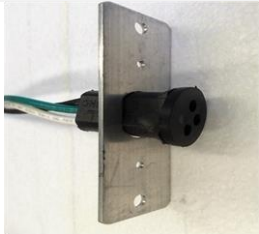

\$14.50+gst each

20mm

Plate for door

\$16.00+gst each

Insert swing door bottom plate

With grub screw

6mm aluminium plate

90mm x 32mm x 6mm

Torsion Bar for swing doors \$20.00+ gst

2 sizes available
Large 700 x 4mm Rod
Small 520 x 3mm Rod

Door Bushes \$3.30+ gst
15mm and 11mm

Push in gasket \$25.00per lineal metre +gst
(With a minimum charge of \$35.00+ gst)

Screw in gasket \$25.00per lineal metre +gst
(With a minimum charge of \$35.00+ gst)

Female Plug for doors \$15.00+ gst

Mohair \$2.50+ gst per lineal metre
5mm and 8mm size

Heater Wire \$4.50+ gst per lineal metre
Ohms per foot available
3,6,9,17,20,25,30,35,40,45,50,70
90,100,120,150,200 and 500