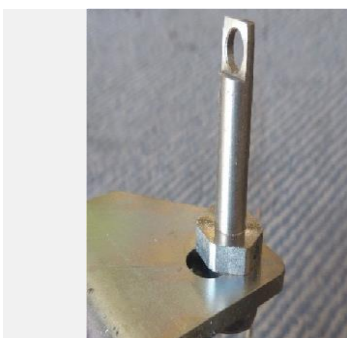

\$14.00+gst each

Cam-Rise Self Closing hinge

s/steel pin

Chrome

Handles for doors

*Small handle- Brush

nickel/Chrome

148mm long – Pie door

\$15.00+gst

Top or Bottom pin for torsion hinges

\$12.00+gst each

With angles

\$17.50+gst

End cap for single glazed sliders

\$3.30+gst each

Finger pulls for single glazed sliders